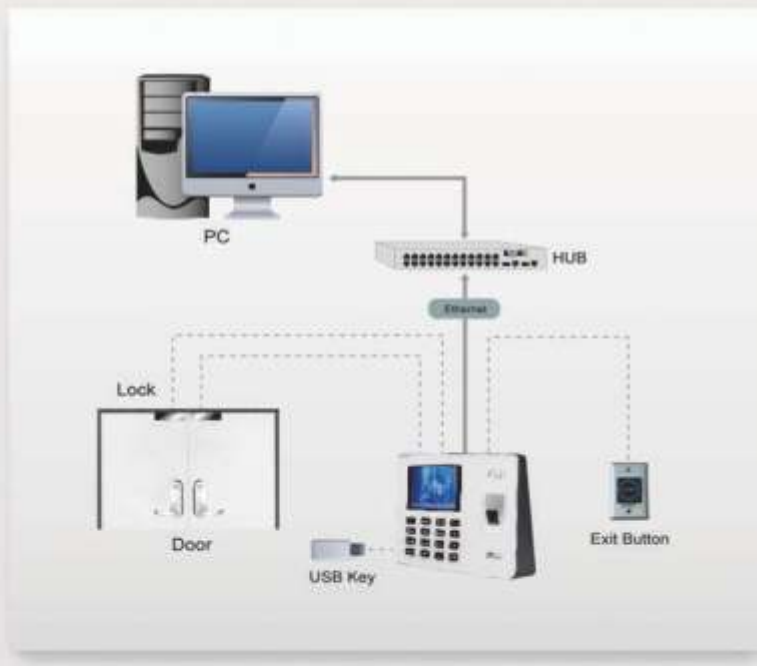

You can use Excel; you can be an excellent Workforce Management Manager!

K60

Internet SSR Fingerprint Time Clock

Introduction

K60 is a fingerprint time & attendance and access control terminal, which can connect with third party electric lock, exit button. With SSR report (self-service Report) stored in the time clock. The 2.8inch TFT screen can display more information vividly, including fingerprint image and verification result etc. TCP/IP communication is a standard function which makes sure the data transmission between terminal and PC can be easily done within several seconds. Internal backup battery insures the device working normally when the power cut off suddenly. It's an ideal product for SMB market.

Features:

- TCP/IP, USB-host
- Color TFT screen with GUI interface for easy using
- Built-in latest fingerprint algorithm V10.0
- Built-in SSR excel software, OpenOffice, org, libreOffice
- Multi languages
- Short keys to select the IN or Out status
- Backup battery
- Simple access control or external bell

Configuration:

Specifications:

Display	2.8 inch TFT Screen
Fingerprint Capacity	1000
ID Card Capacity	1000
Record Capacity	100,000
Communication	TCP/IP, USB-host
Standard Functions	Workcode, SMS, DLST, Self-Service Query, T9input, SSR report, Automatic Status Switch, 9 digit User ID, ID card, backup battery, simple access control or external bell.
Power Supply	DC 5V 1A
Operating Temp.	0°C - 45°C
Operating Humidity	20%-80%
Dimension	185*140*30